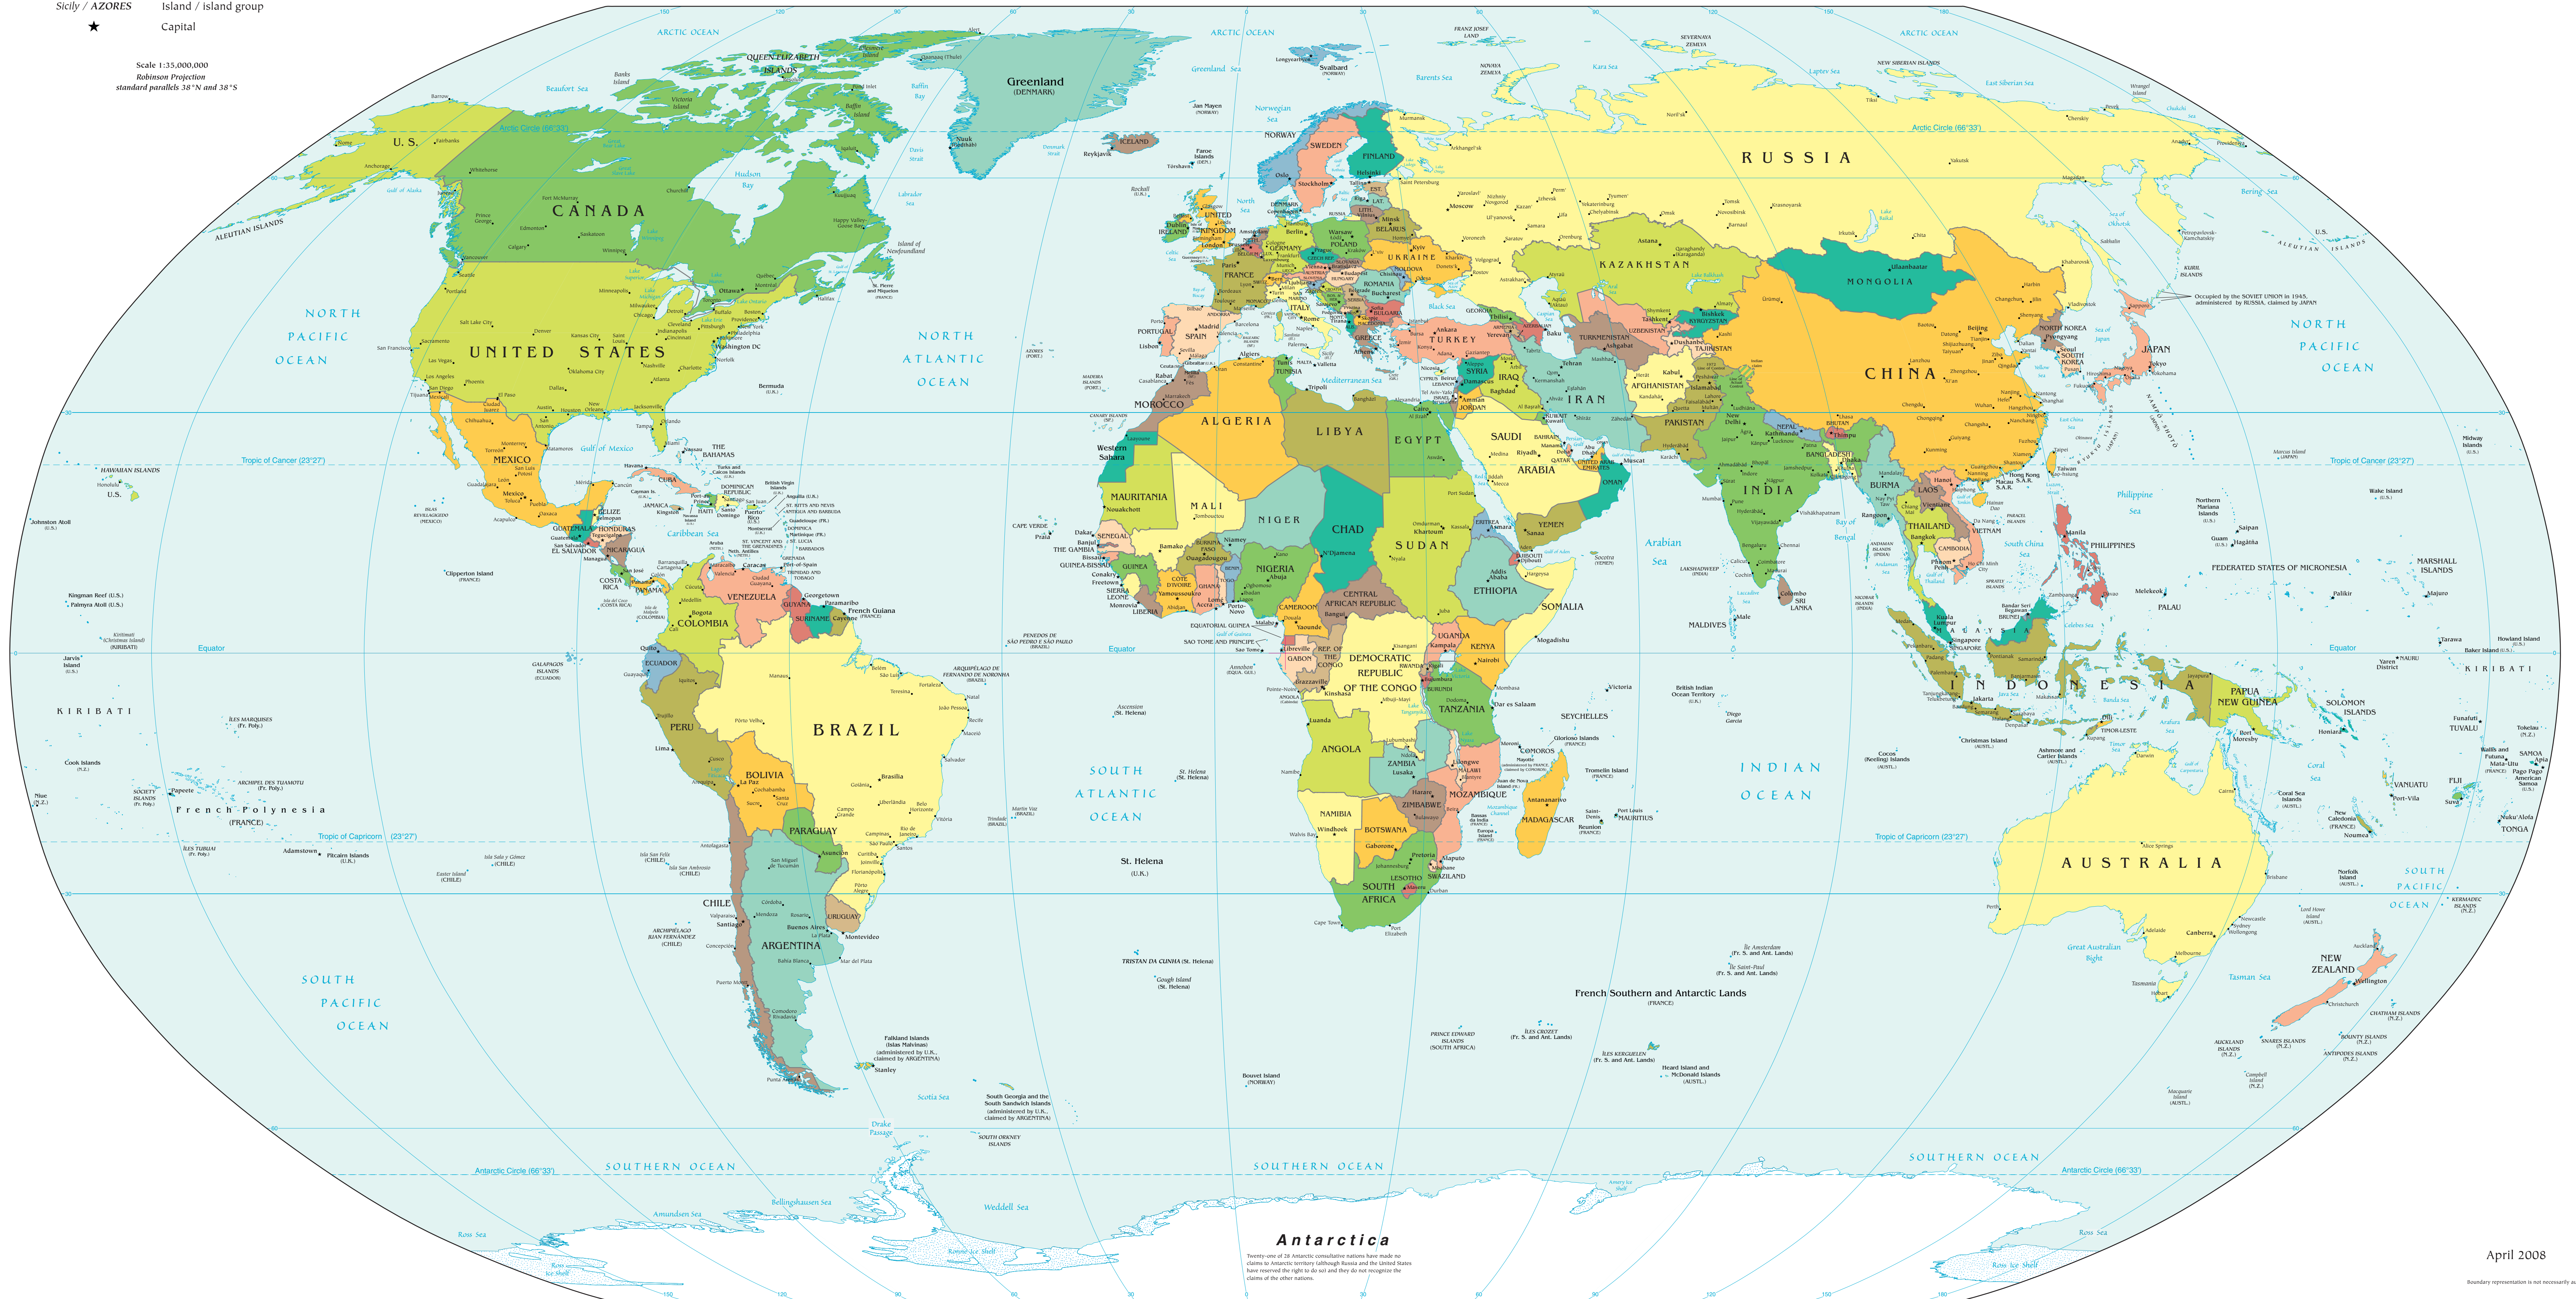

Political Map of the World, April 2008

AUSTRALIA Independent state
Bermuda Dependency or area of special sovereignty
Stylized / AZORES Island / island group
★ Capital

Antarctica

April 2008